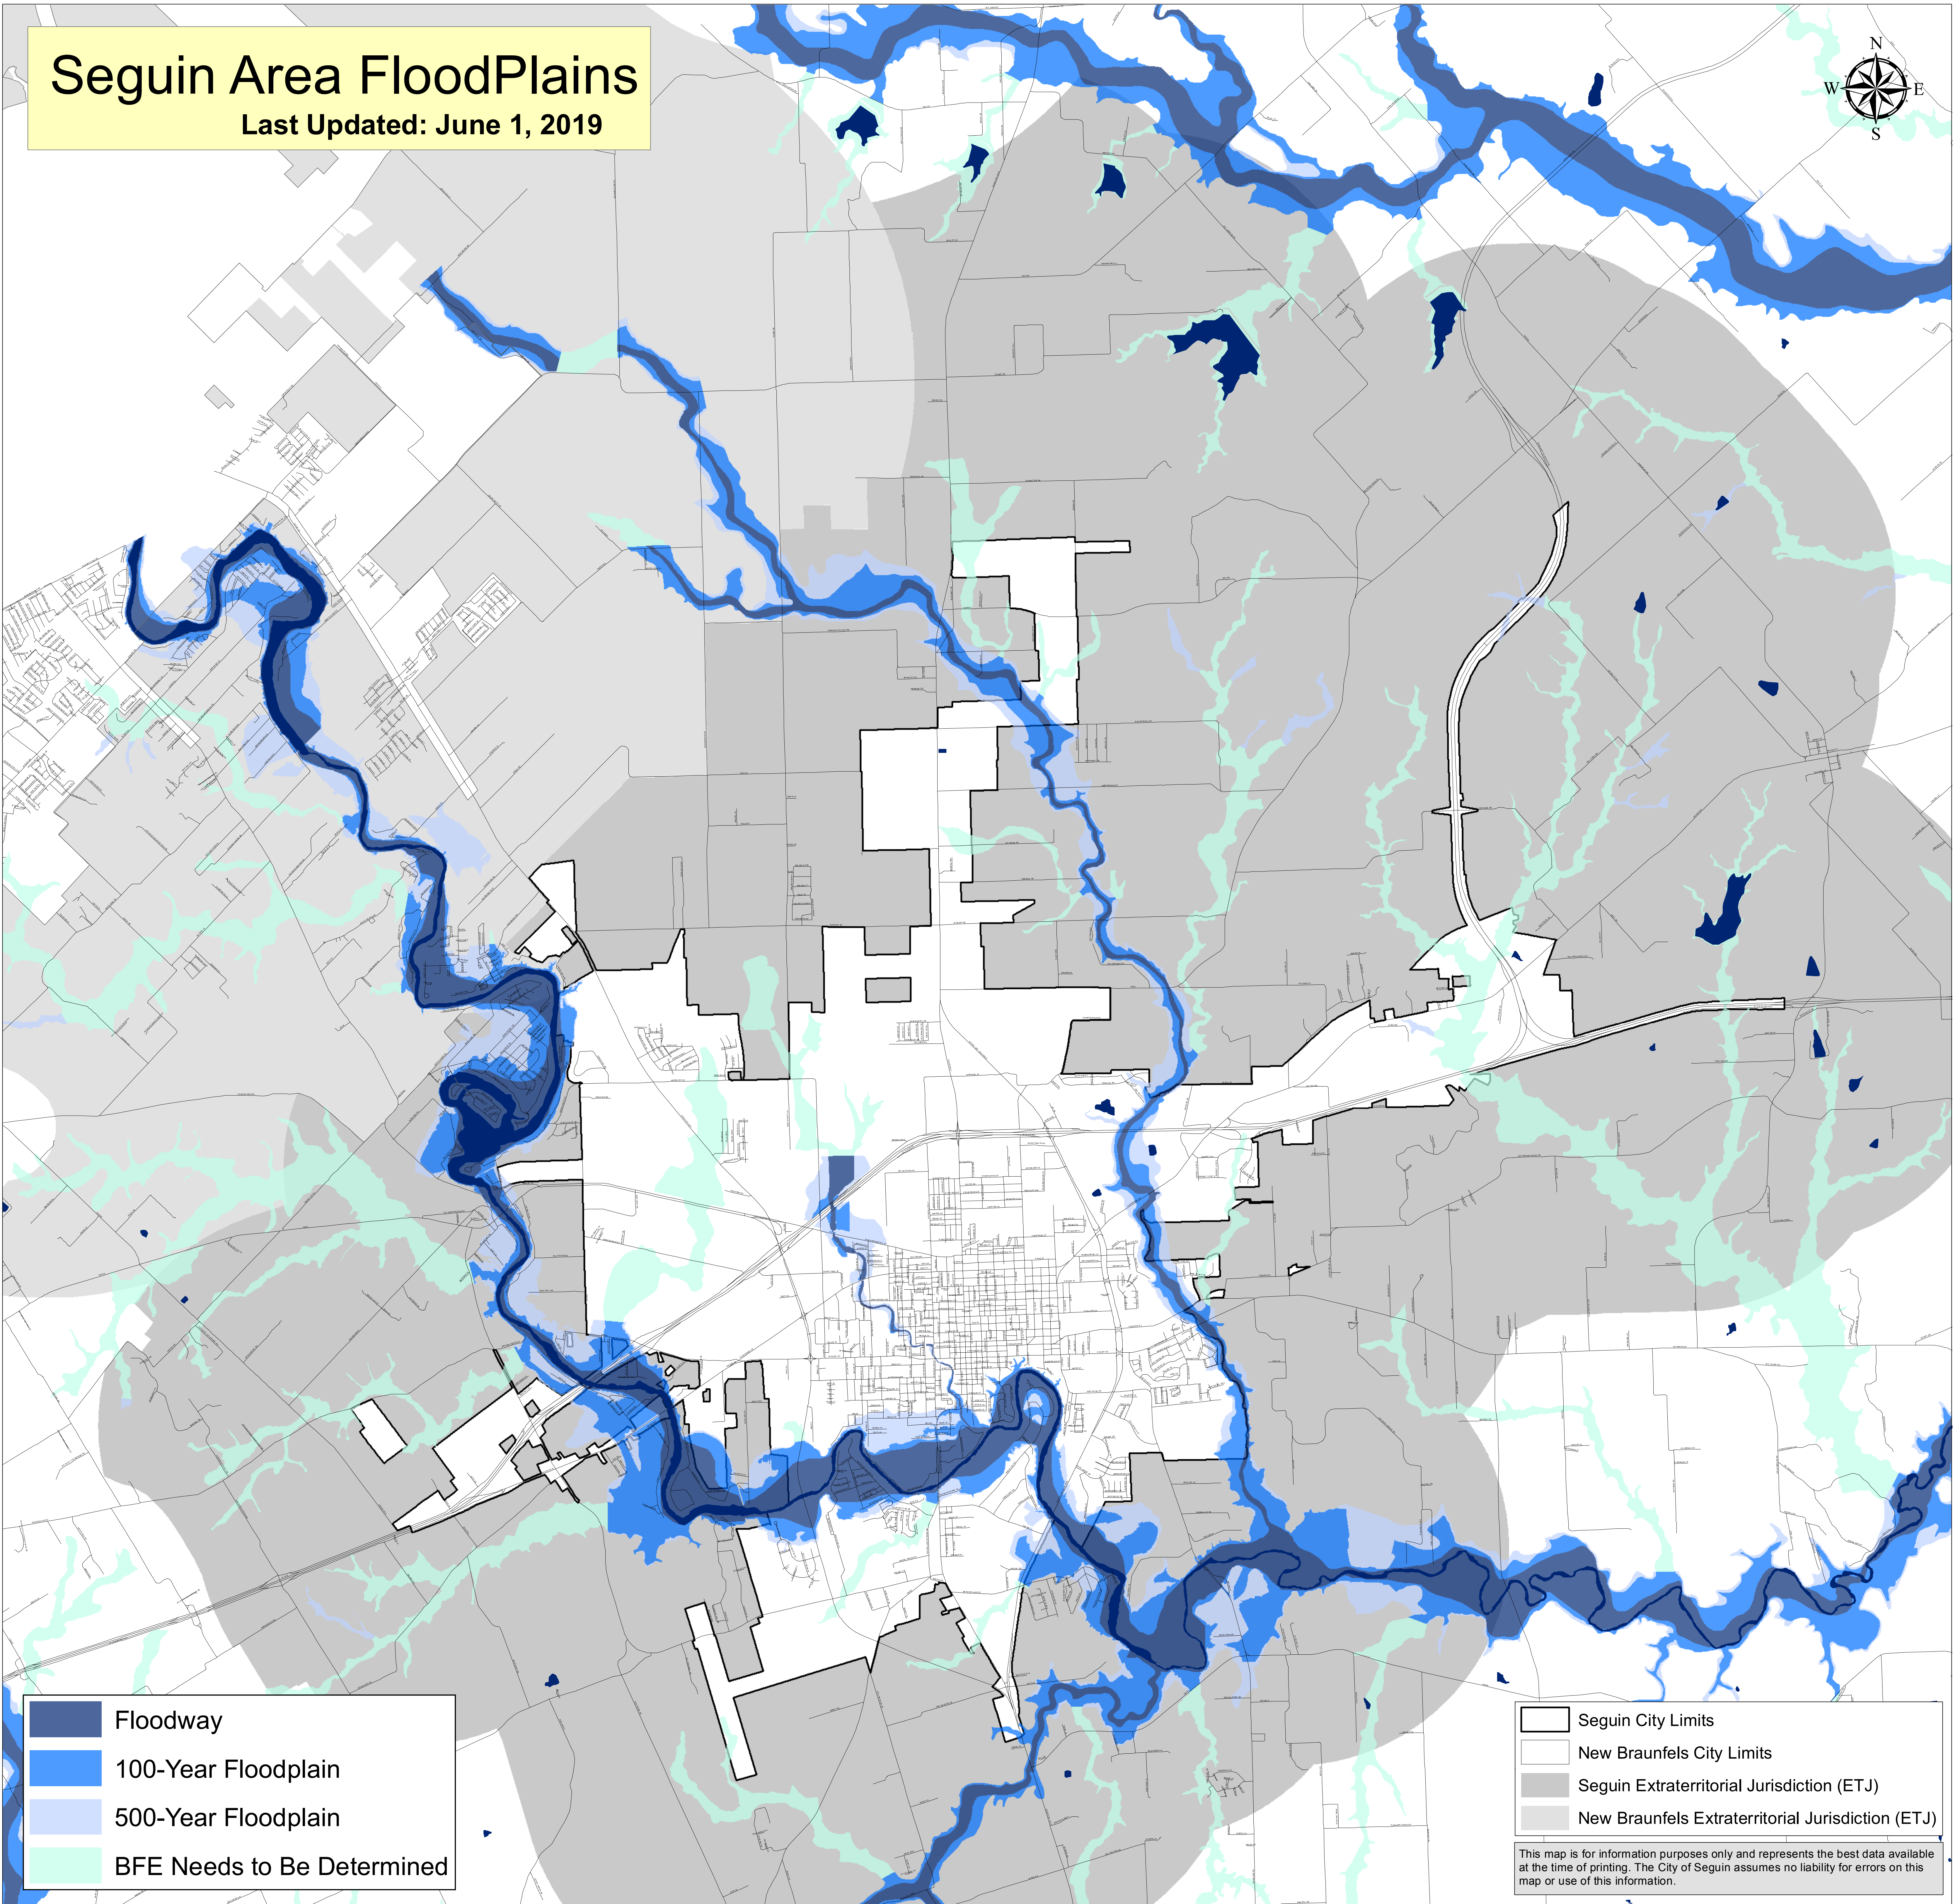

# Seguin Area FloodPlains

Last Updated: June 1, 2019

- Floodway
- 100-Year Floodplain
- 500-Year Floodplain
- BFE Needs to Be Determined

- Seguin City Limits
- New Braunfels City Limits
- Seguin Extraterritorial Jurisdiction (ETJ)
- New Braunfels Extraterritorial Jurisdiction (ETJ)

This map is for information purposes only and represents the best data available at the time of printing. The City of Seguin assumes no liability for errors on this map or use of this information.