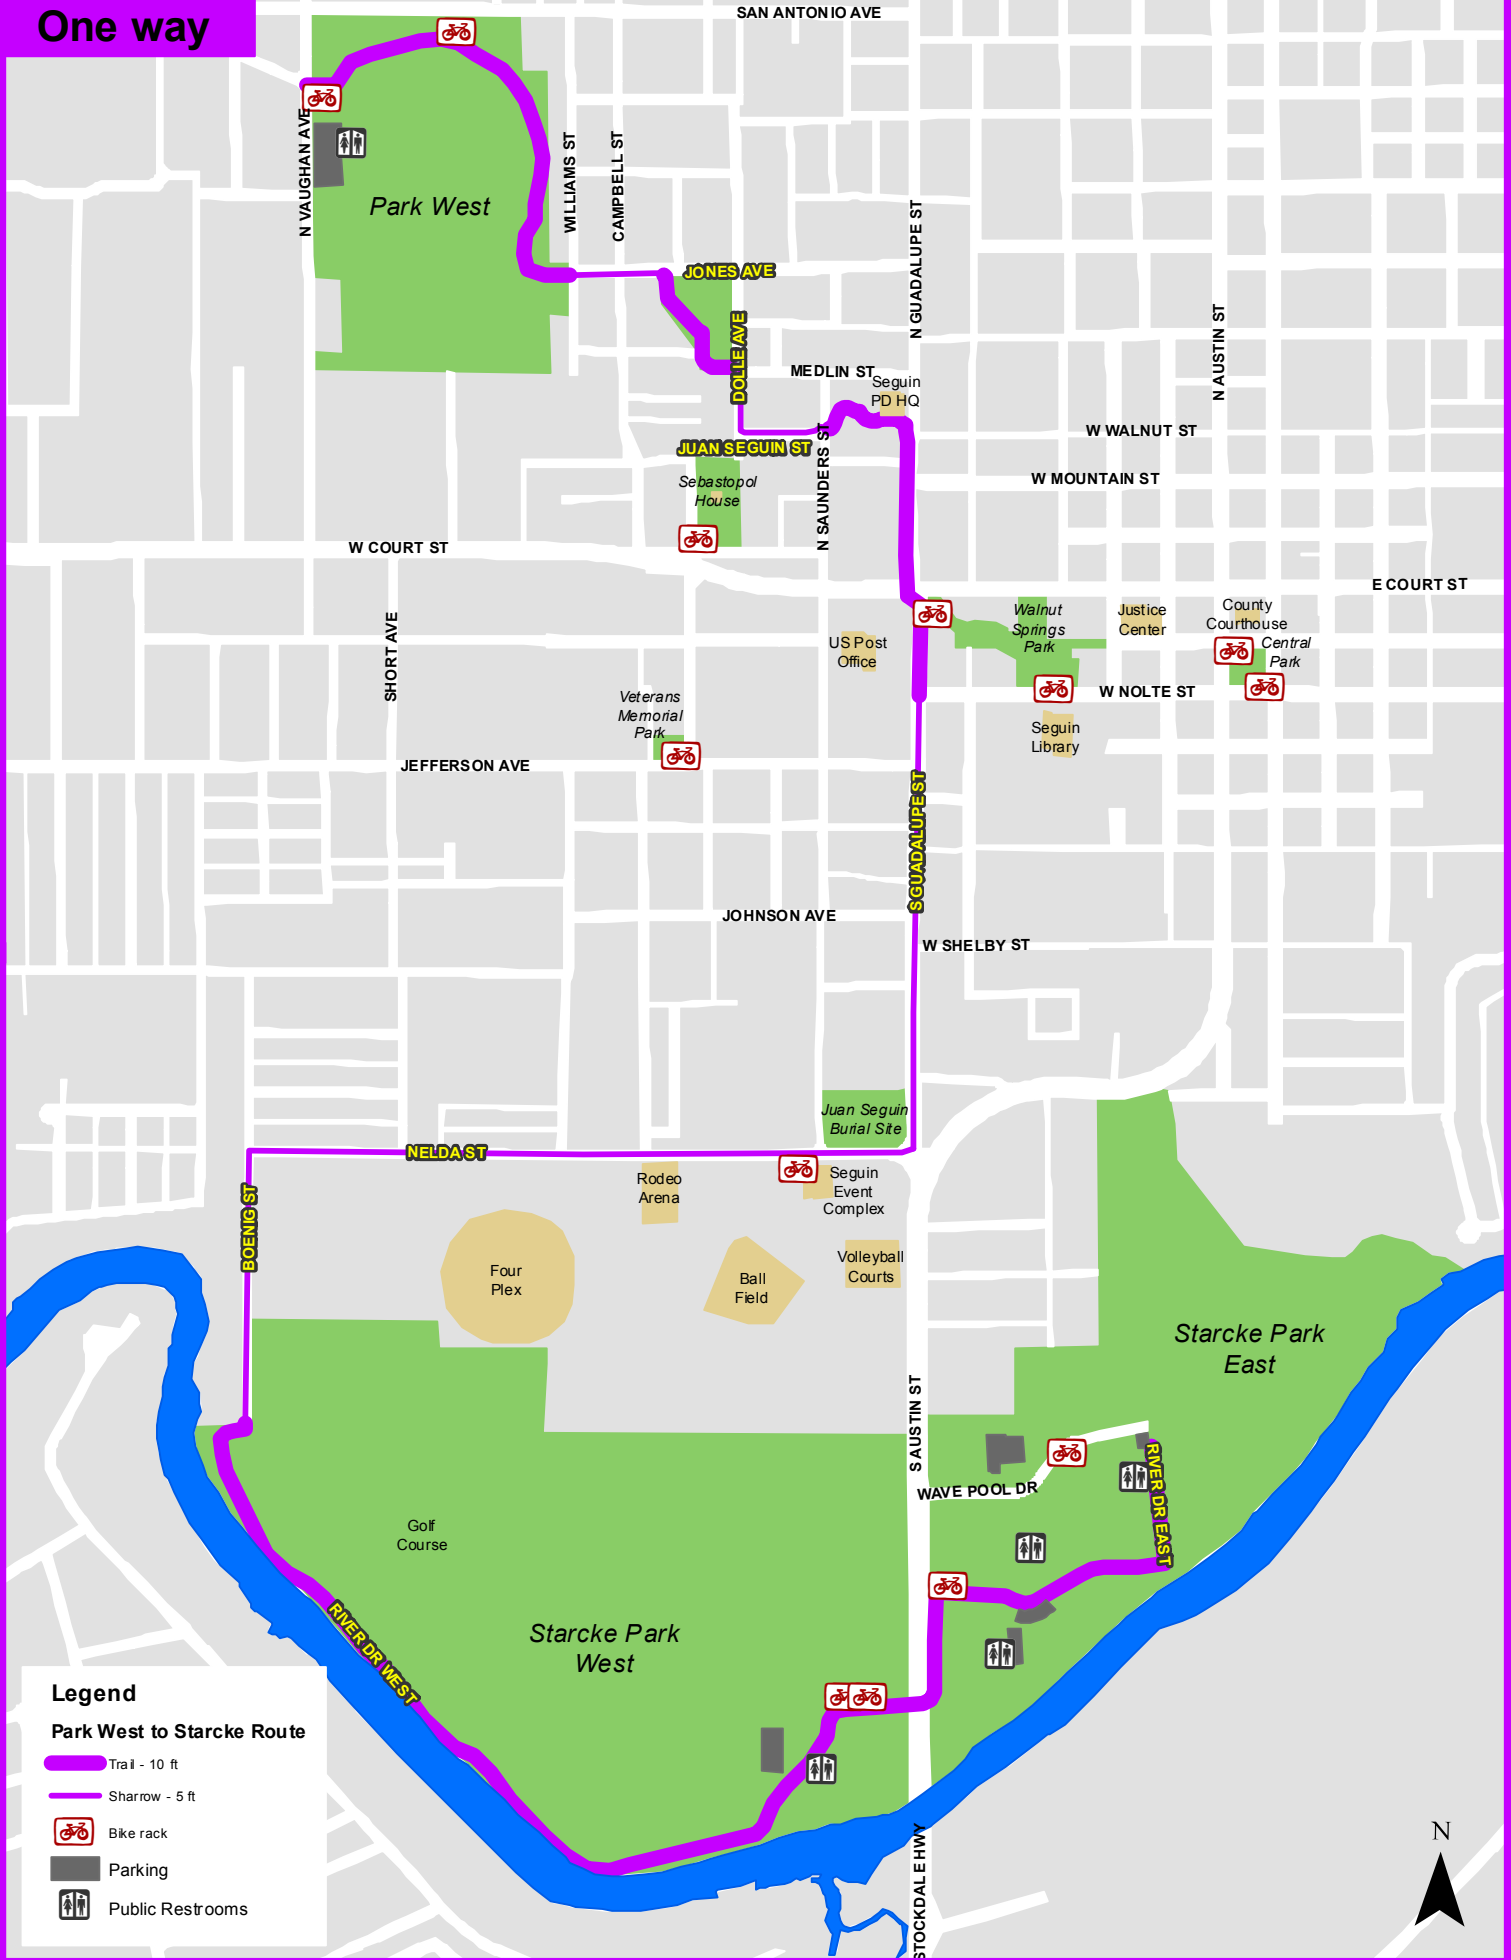

6.8 miles
One way

Legend

Park West to Starcke Route

- Trail - 10 ft
- Sharrow - 5 ft
- Bike rack
- Parking
- Public Restrooms

N