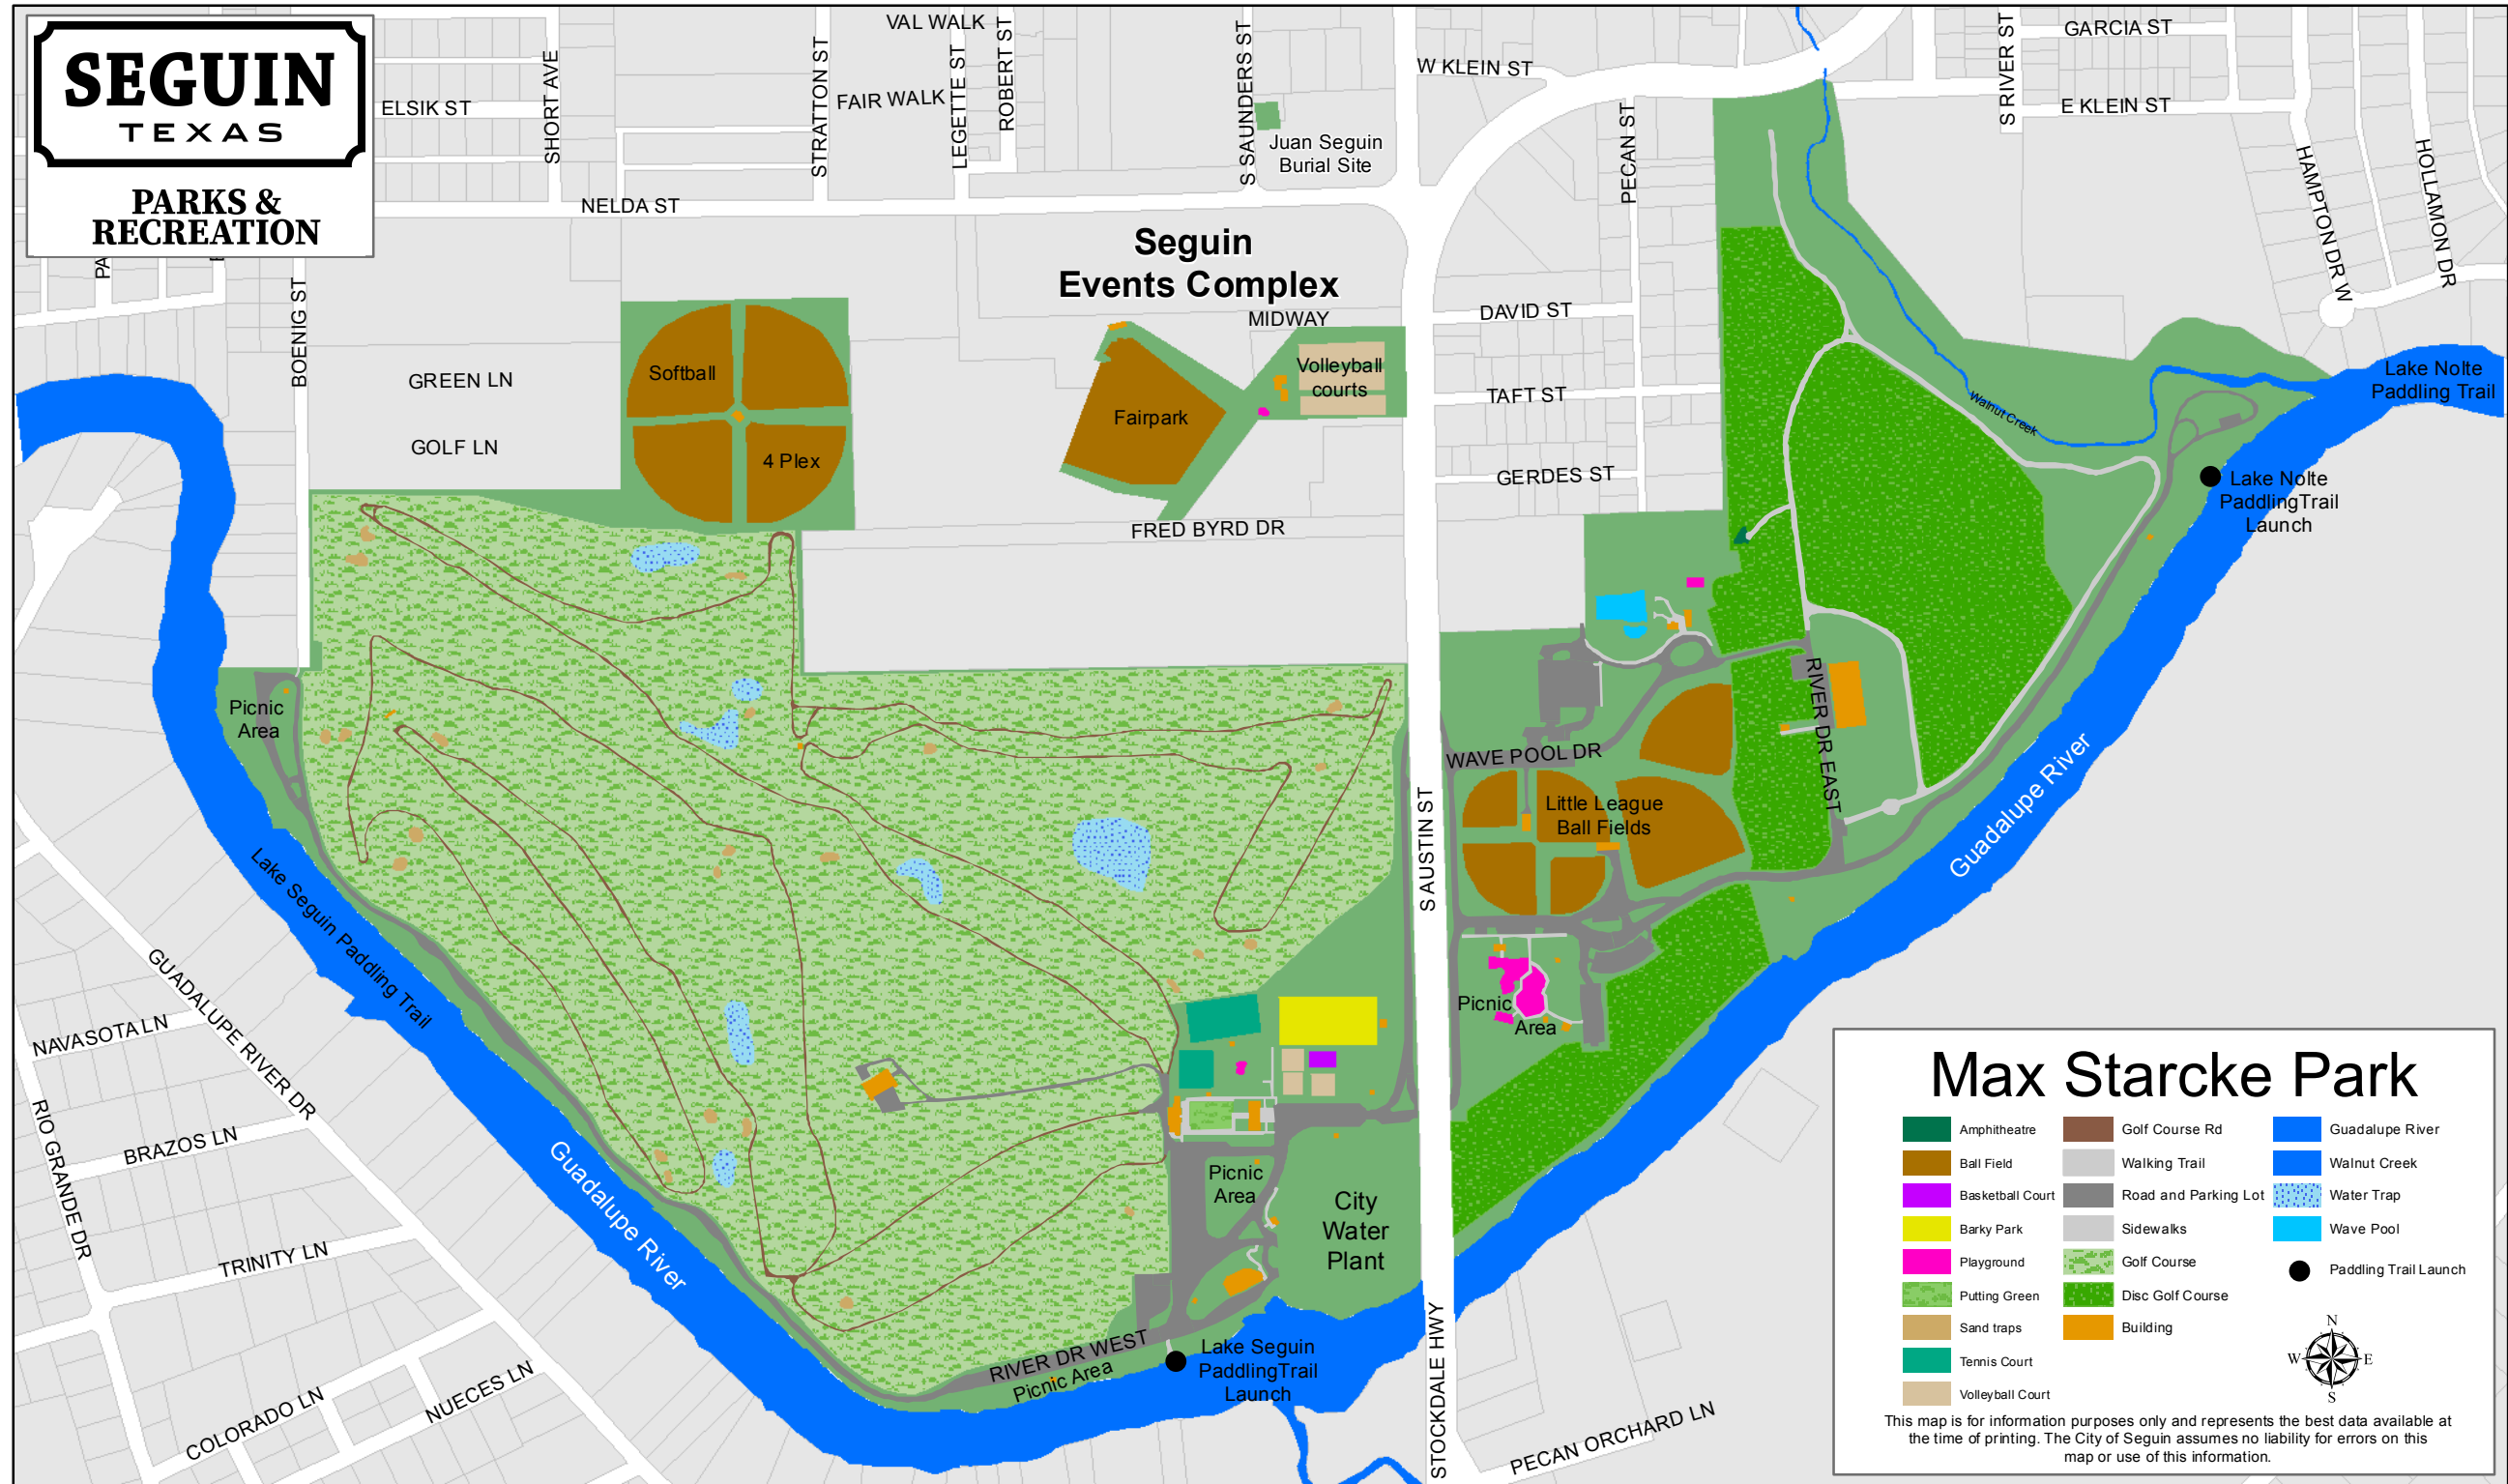

# SEGUIN TEXAS

## PARKS & RECREATION

### Max Starcke Park

- Amphitheatre
- Ball Field
- Basketball Court
- Barky Park
- Playground
- Putting Green
- Sand traps
- Tennis Court
- Volleyball Court
- Golf Course Rd
- Walking Trail
- Road and Parking Lot
- Sidewalks
- Golf Course
- Disc Golf Course
- Building
- Guadalupe River
- Walnut Creek
- Water Trap
- Wave Pool
- Paddling Trail Launch

This map is for information purposes only and represents the best data available at the time of printing. The City of Seguin assumes no liability for errors on this map or use of this information.