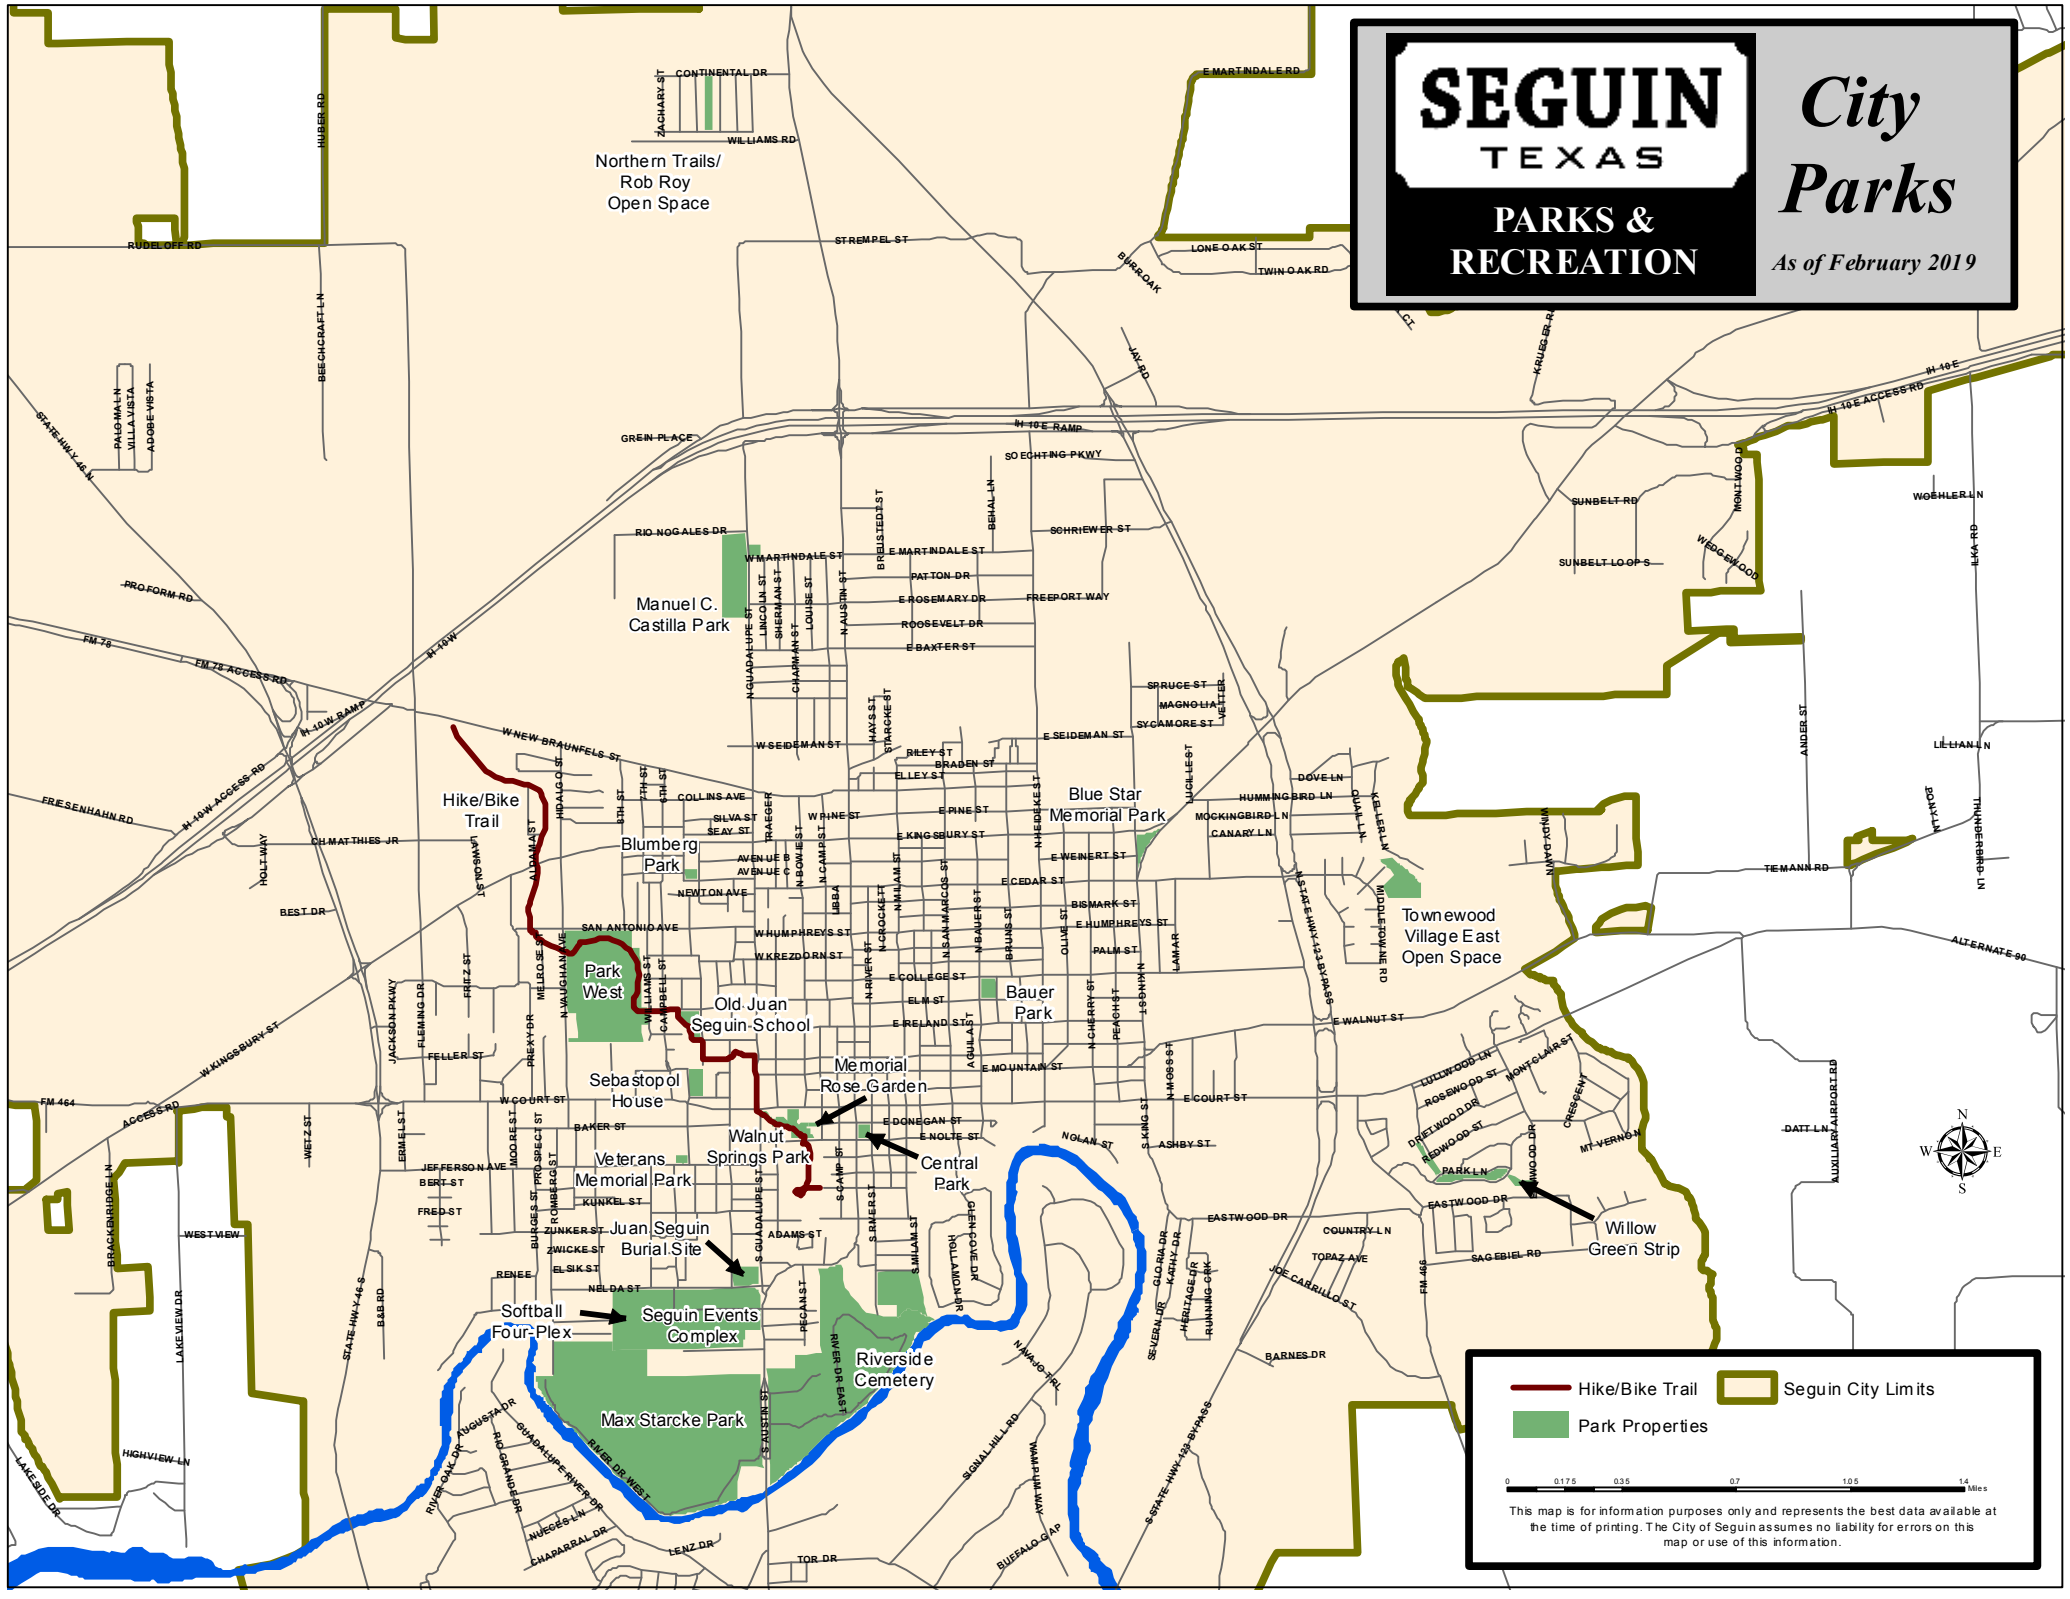

SEGUIN TEXAS

PARKS & RECREATION

City Parks

As of February 2019

Legend:

- Hike/Bike Trail
- Seguin City Limits
- Park Properties

0 0.175 0.35 0.7 1.05 1.4 Miles

This map is for information purposes only and represents the best data available at the time of printing. The City of Seguin assumes no liability for errors on this map or use of this information.