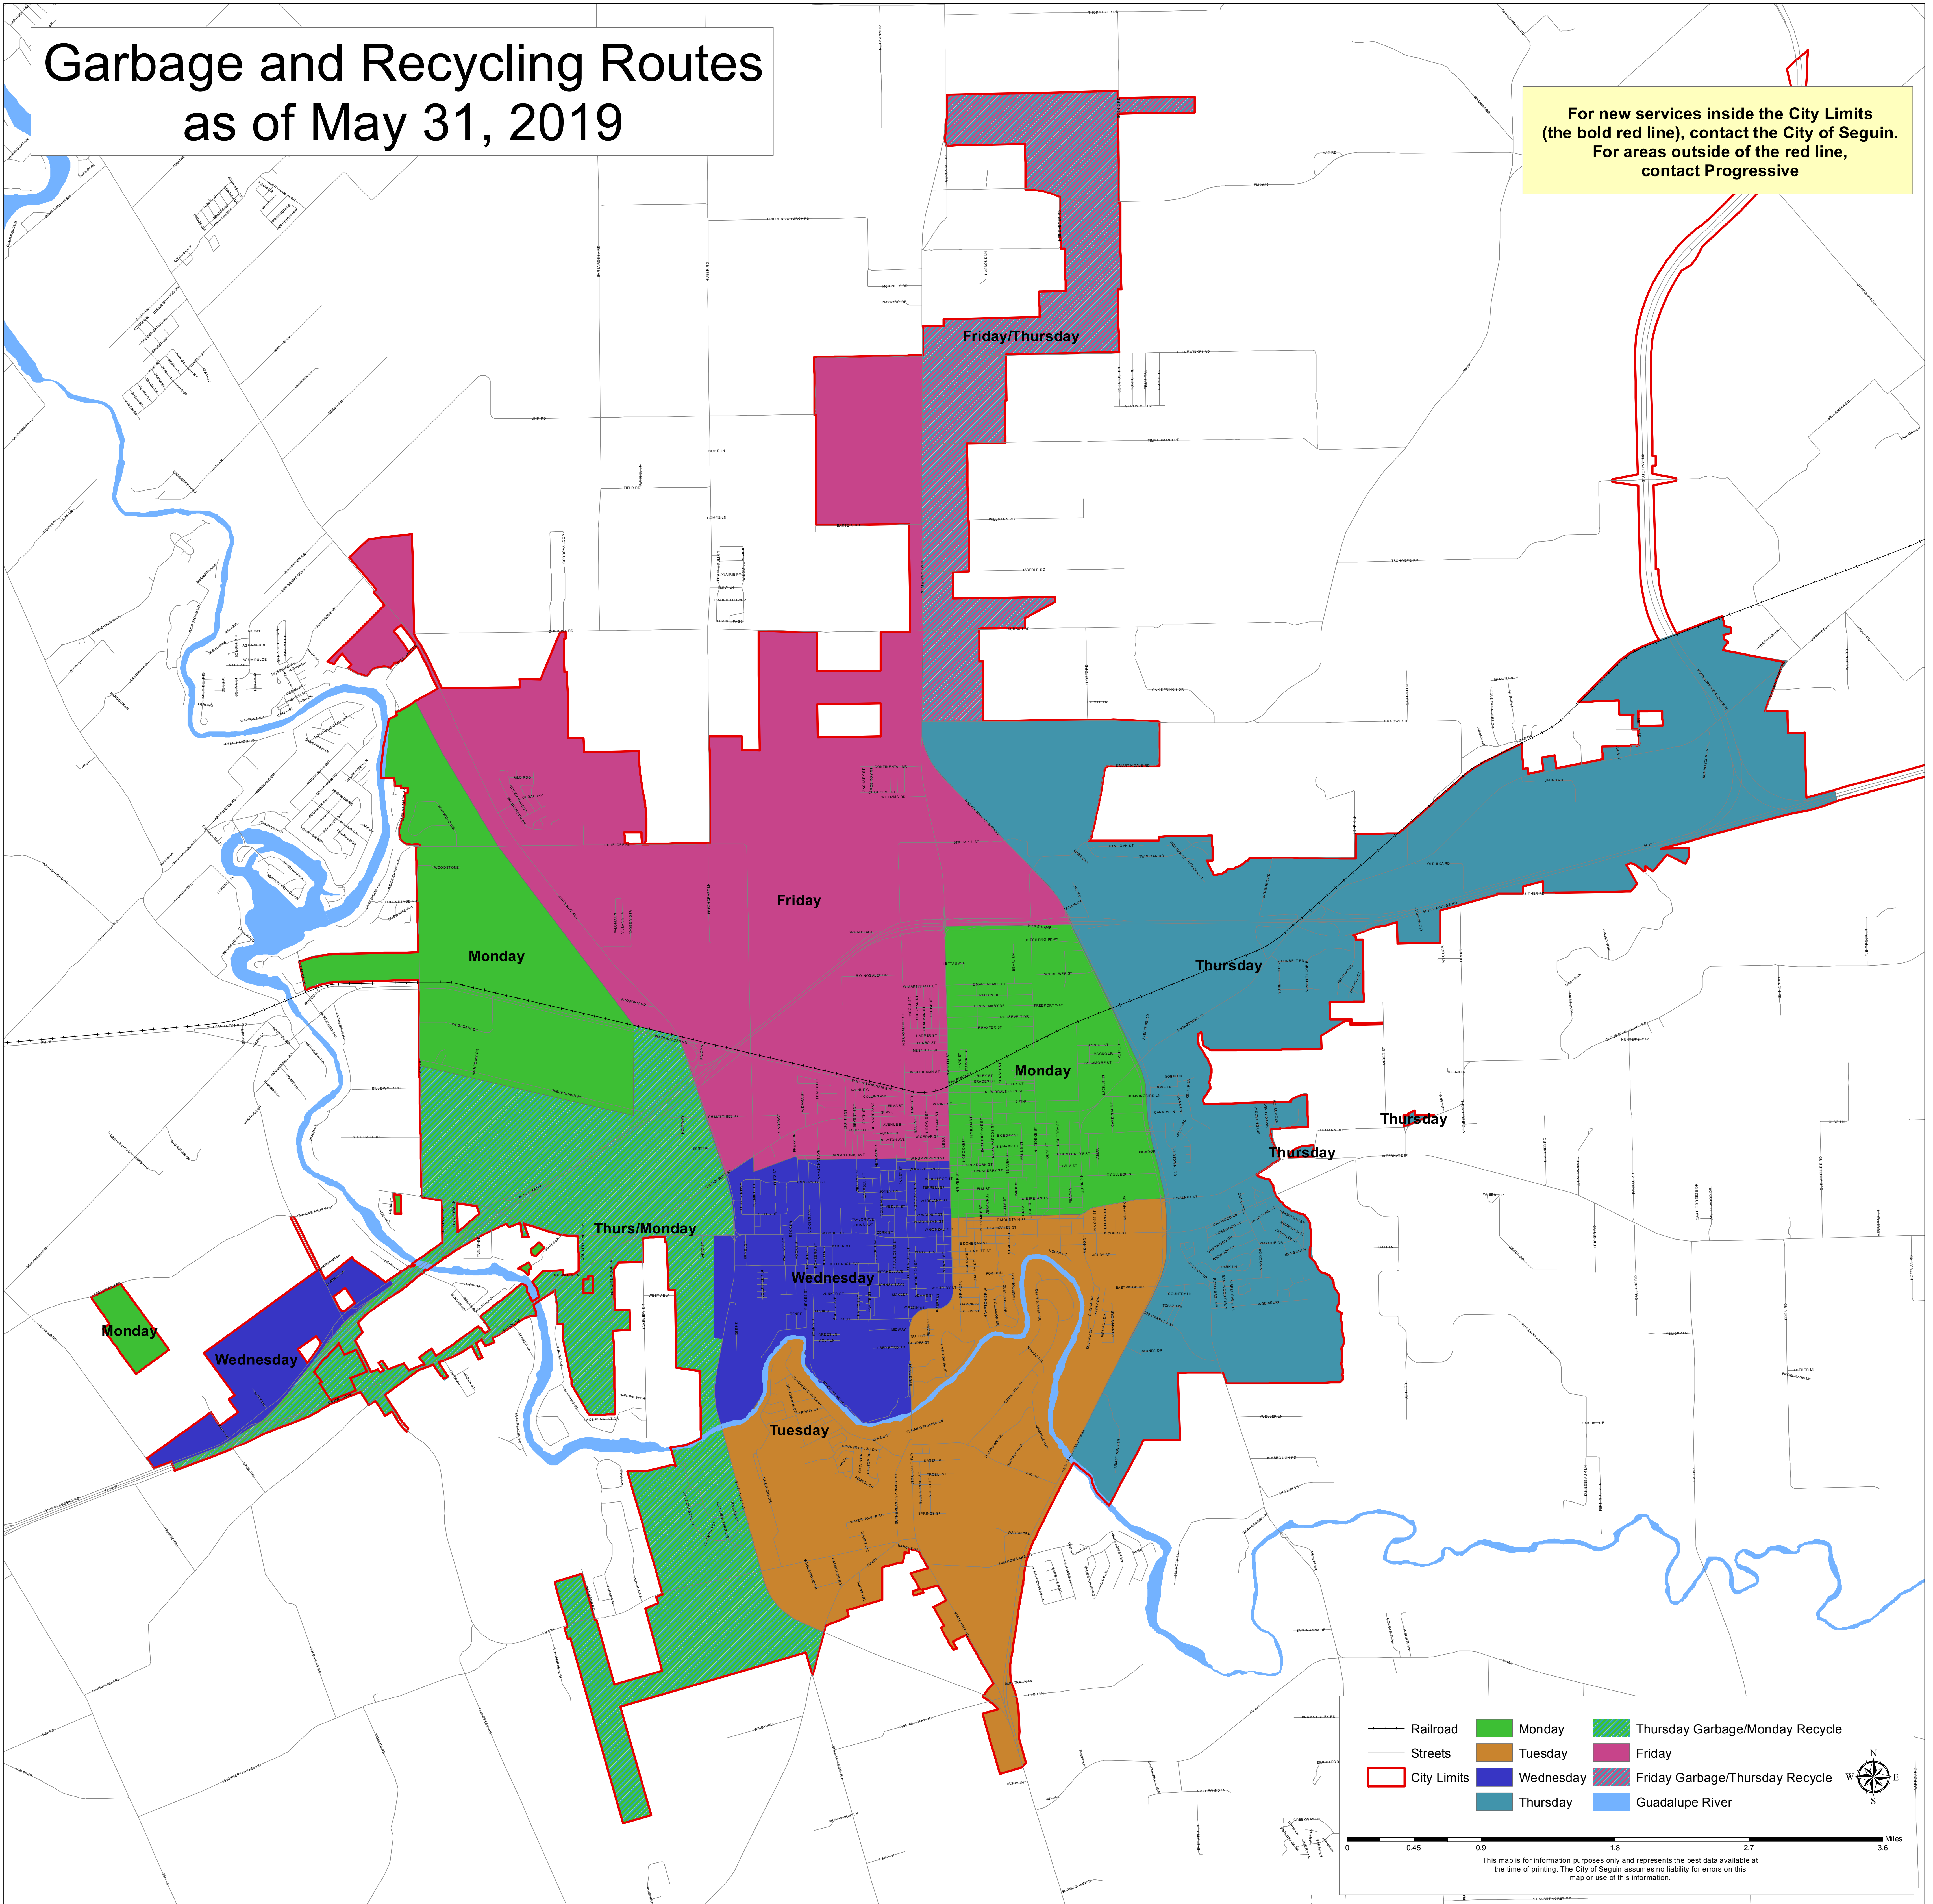

Garbage and Recycling Routes as of May 31, 2019

For new services inside the City Limits
(the bold red line), contact the City of Seguin.
For areas outside of the red line,
contact Progressive

This map is for information purposes only and represents the best data available at the time of printing. The City of Seguin assumes no liability for errors on this map or use of this information.