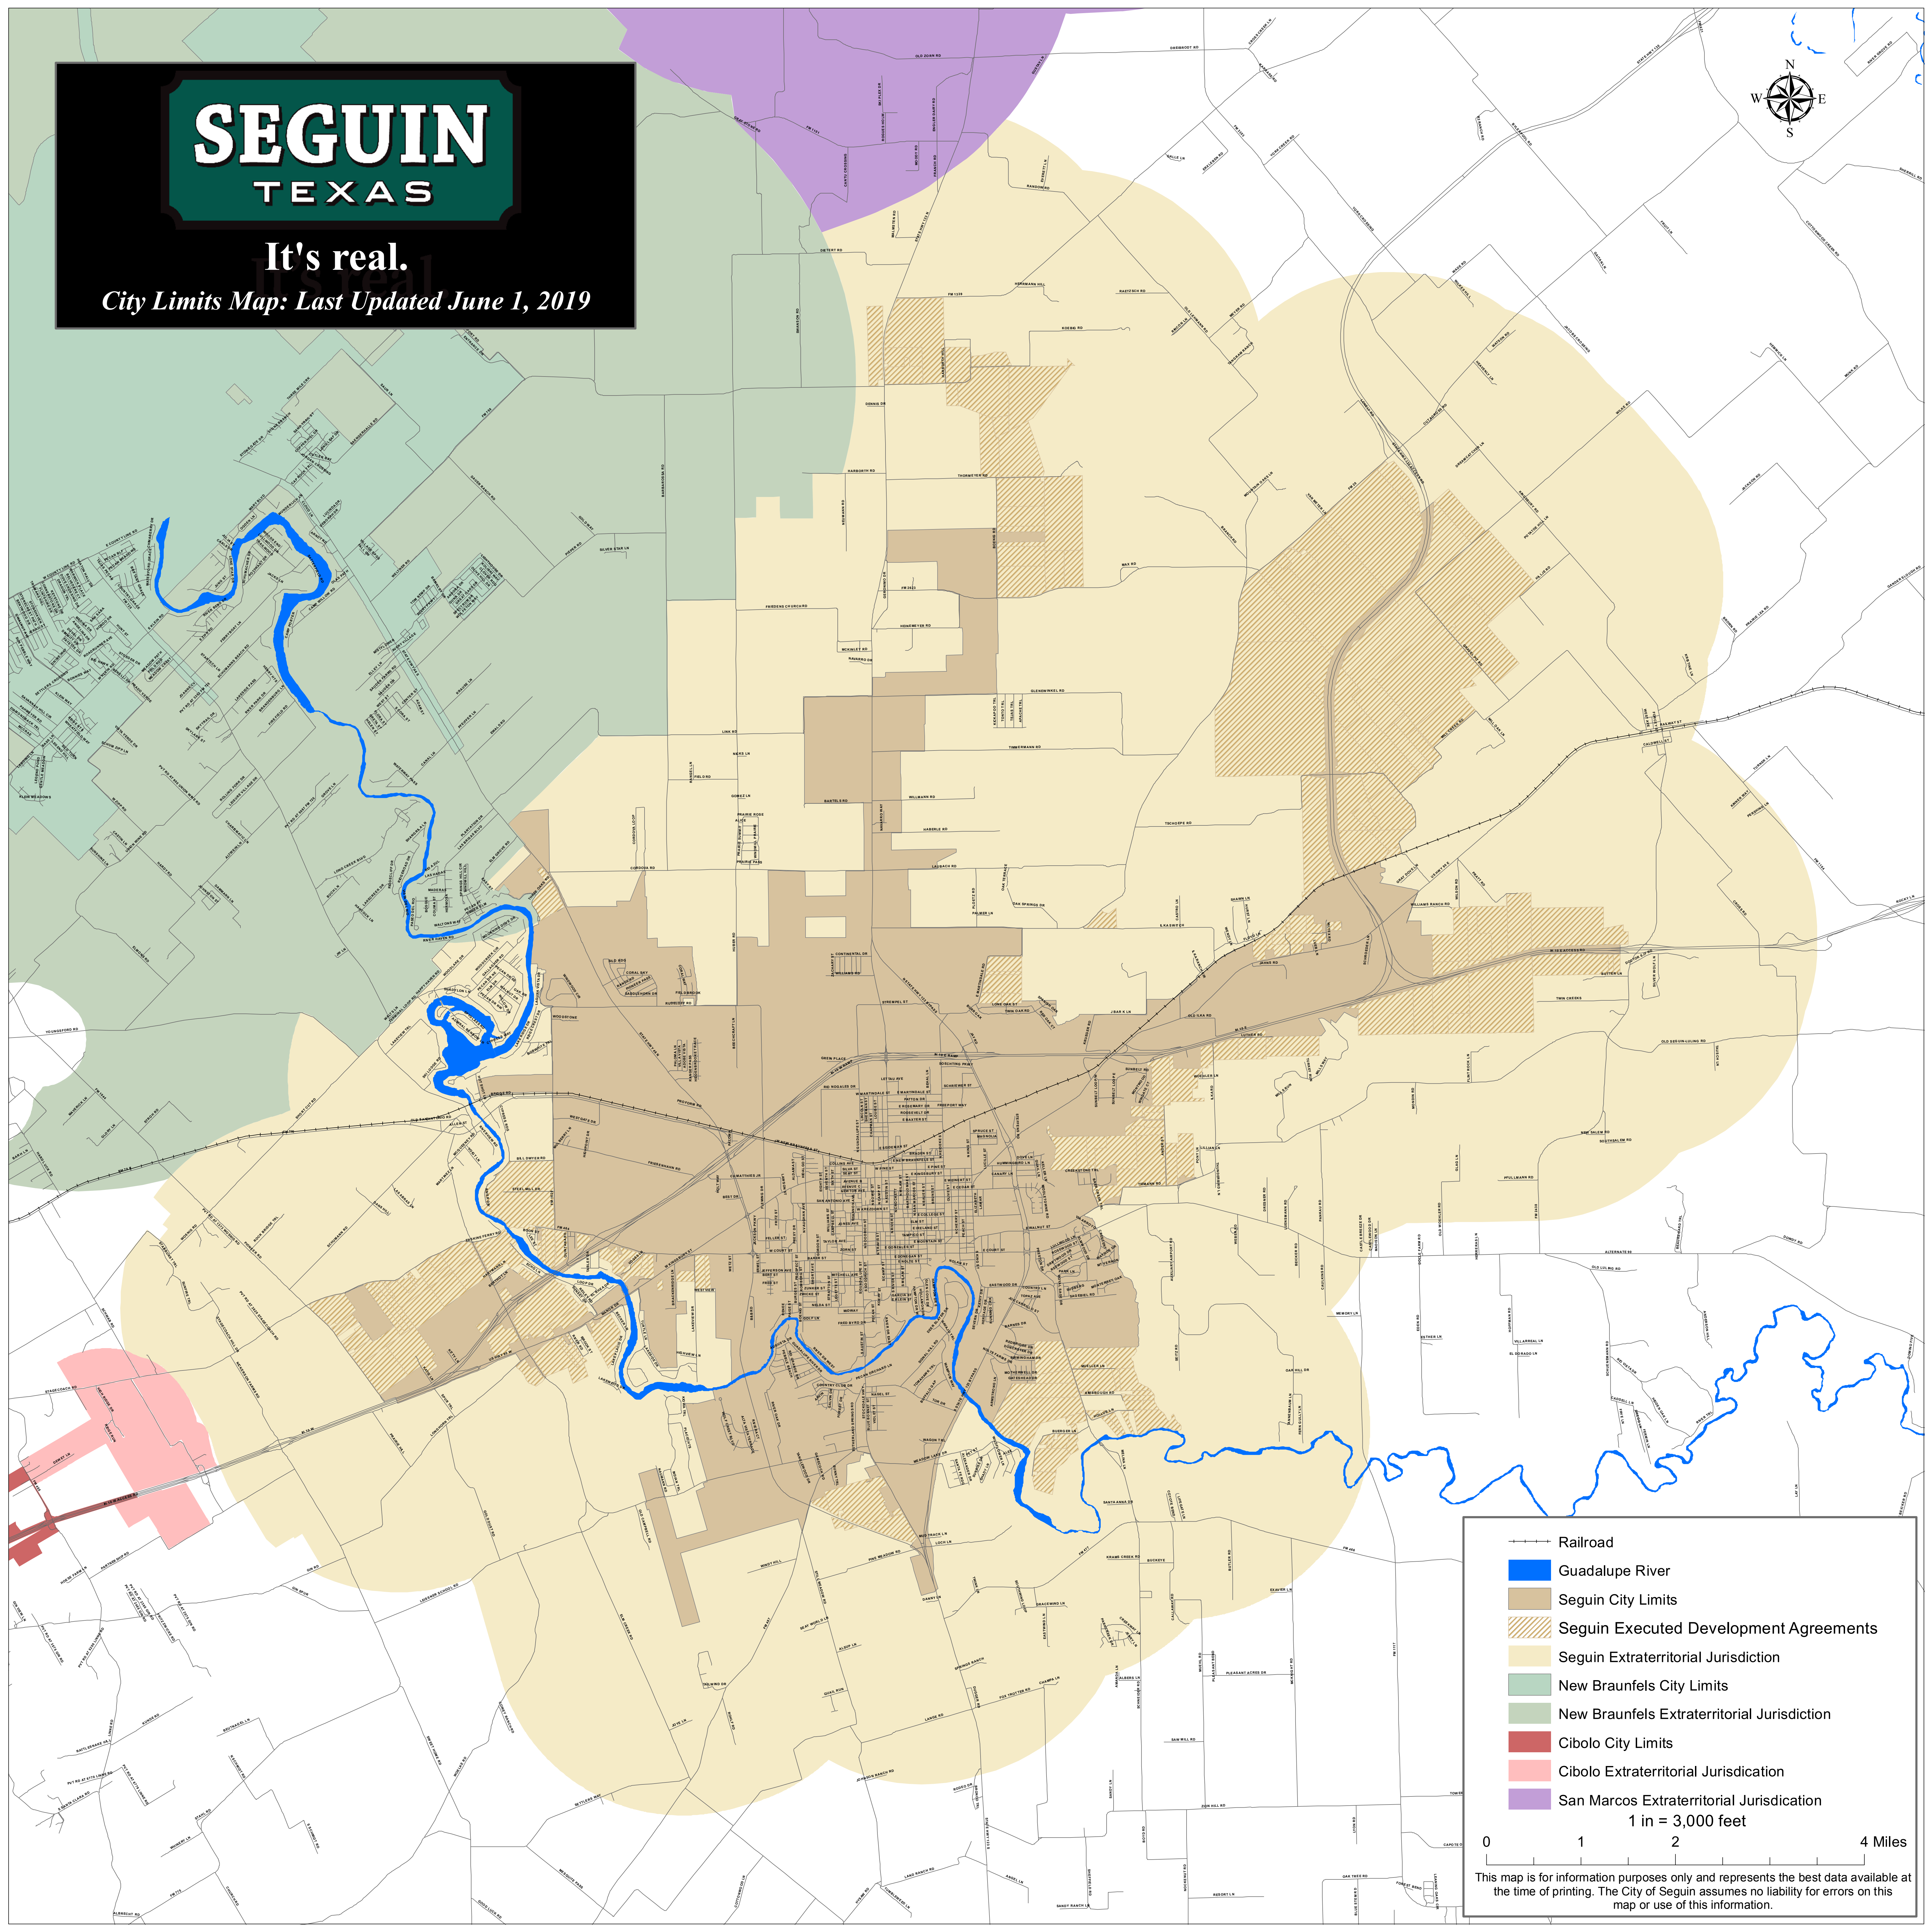

SEGUIN TEXAS

It's real.

City Limits Map: Last Updated June 1, 2019

-  Railroad
-  Guadalupe River
-  Seguin City Limits
-  Seguin Executed Development Agreements
-  Seguin Extraterritorial Jurisdiction
-  New Braunfels City Limits
-  New Braunfels Extraterritorial Jurisdiction
-  Cibolo City Limits
-  Cibolo Extraterritorial Jurisdiction
-  San Marcos Extraterritorial Jurisdiction

1 in = 3,000 feet

0 1 2 4 Miles

This map is for information purposes only and represents the best data available at the time of printing. The City of Seguin assumes no liability for errors on this map or use of this information.